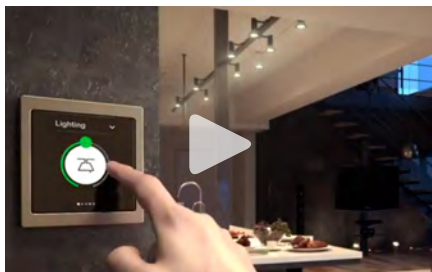

Comfort and convenience

Safety and security

Energy management

Flexibility and scalability

Comfort and convenience

Modern design in many forms

Sleek-looking devices that provide simple and intuitive ways to control your home and look great in any room. They are available in a wide selection of materials, shapes, and colors, and in two design sizes: 55x55 mm (System M) and 71x71 mm (System Design).